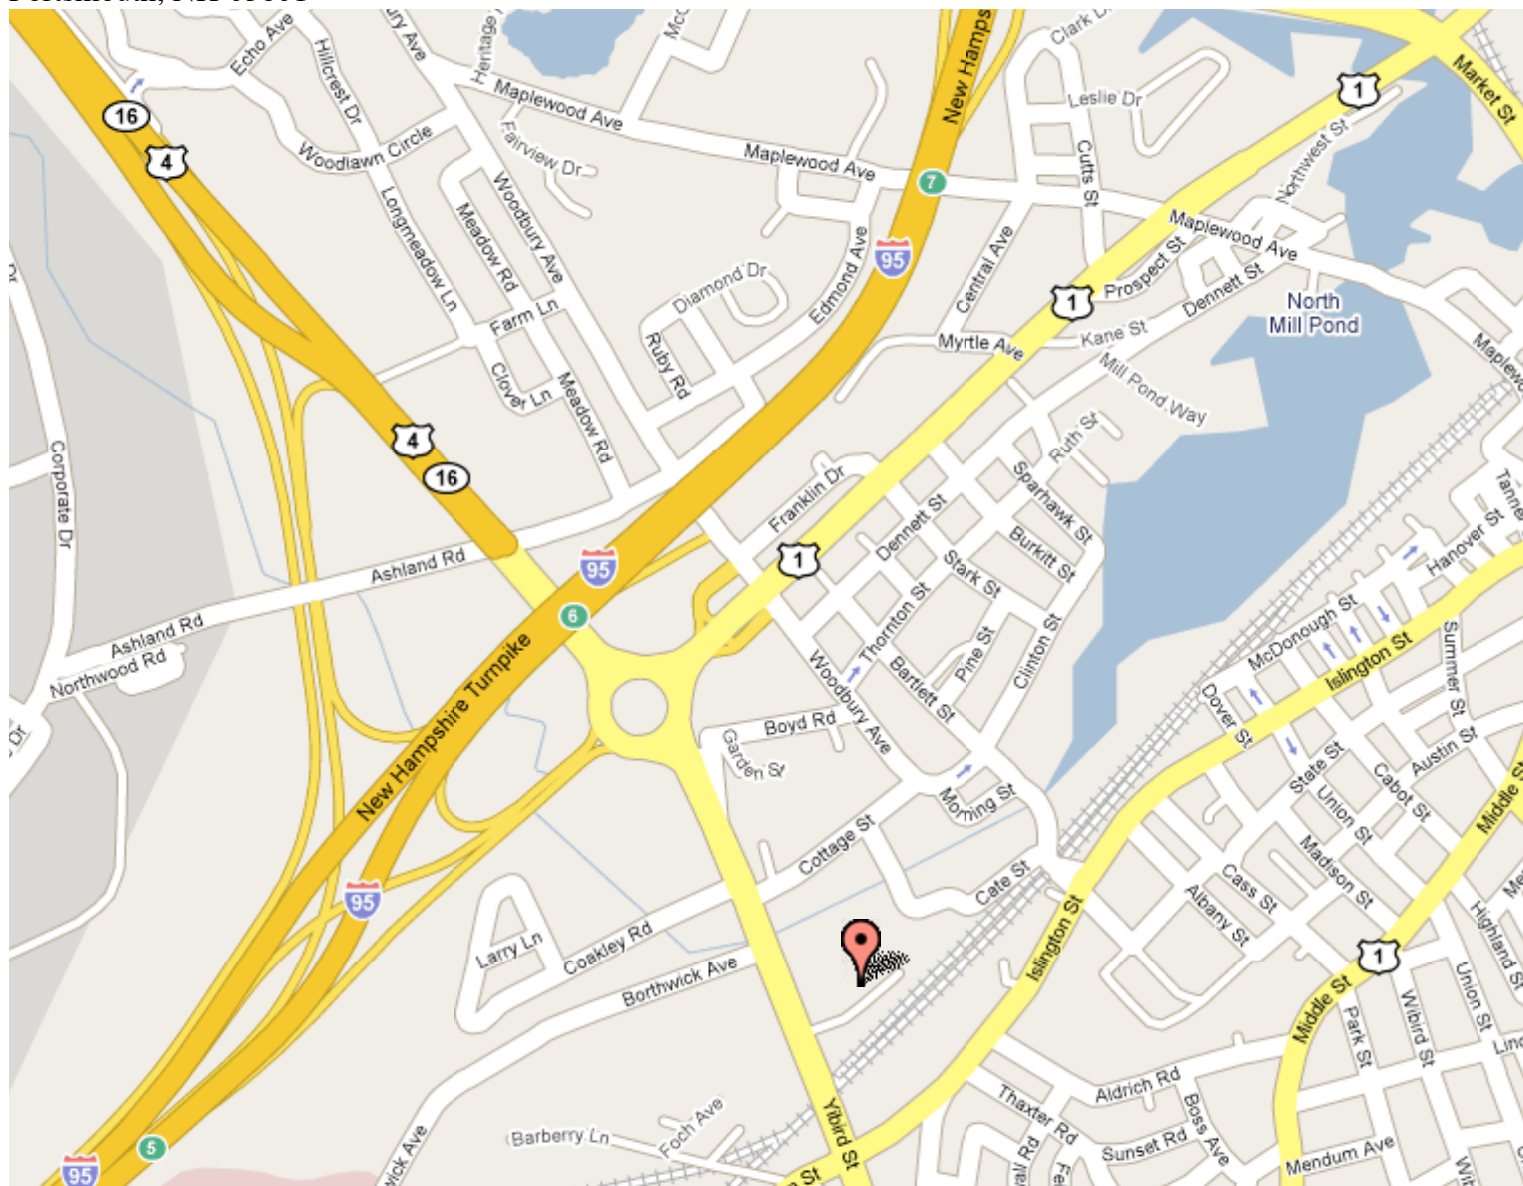

Map Location:

400 Route 1 Bypass
Portsmouth, NH 03801

[Print](#)

[Close](#)

From I-95 North and South

Take exit 5 to the Portsmouth Traffic Circle. From the traffic circle, bear right onto the "Route 1 Bypass South" (towards Hampton Beaches). Follow for approximately 300 yards to 2nd set of lights. Turn left at the lights onto O'Brien Dr. and bear right at the stop sign. The Frank Jones Center is directly ahead.